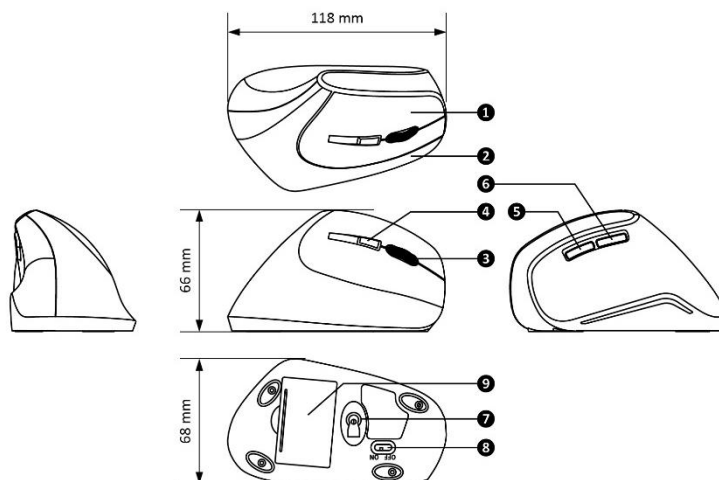

PERIMICE-715 II

PRODUCT FEATURES

- Right-handed vertical ergonomic mouse
- 6 buttons design
- DPI 800, 1200 and 1600
- Plug and play, easy to use

PRODUCT SPECIFICATION

Dimension	118x68x66 mm	Certifications	CE, FCC
Weight	97±5g	System requirement	Windows XP, 7, 8, 10
Number of buttons	6	Operating temperature	0 to 40°C
Connection type	Wireless 2.4G	Storage temperature	-15 to 60°C
DPI	800/1200/1600	Electrical rating	10 mA (Maximum)
Sensor	Optical	Operating voltage	3.0 VDC
Ergonomic	Yes	Material	ABS and rubber coating
Power supply	2 AAA batteries	Programmable	No
Interface	Nano USB receiver	Orientation	Right hand
On/off button	Yes	For hand size	M, L
USB storage	Yes	Colour	Black

- | | |
|--|---------------------------------|
| ❶ Left Click Button | ❷ Backward(Browser) |
| ❸ Right Click Button | ❸ Sensor |
| ❹ Scroll Wheel/Middle Click | ❹ Power On/Off switch |
| ❺ DPI Switch: 3DPI Levels: 800/1200/1600 | ❺ Battery Cover: PERIMICE-715II |
| ❻ Forward(Browser) | uses 2pcs AAA batteries |