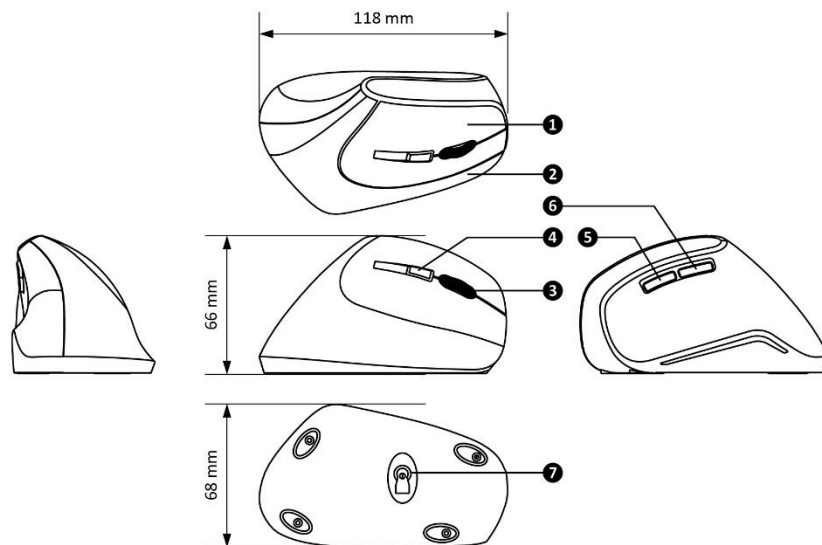

PERIMICE-515 II

PRODUCT FEATURES

- Right-handed vertical ergonomic mouse
- 6 buttons design
- DPI 1000 and 1600
- Plug and play, easy installation

PRODUCT SPECIFICATION

Dimension	118x68x66 mm	Certifications	CE, FCC
Weight	163 g	System requirement	Windows XP, 7, 8, 10
Number of buttons	6	Operating temperature	0 to 40°C
Connection type	Wired	Storage temperature	-15 to 60°C
DPI	1000/1600	Electrical rating	100 mA (Maximum)
Sensor	Optical	Operating voltage	4.75-5.25 VDC
Ergonomic	Yes	Material	ABS and rubber coating
Cable length	1.8 m	Programmable	No
Interface	USB	Orientation	Right hand
Colour	Black	For hand size	M, L

- ❶ Left Click Button
- ❷ Right Click Button
- ❸ Scroll Wheel/Middle Click
- ❹ DPI Switch: 2DPI Levels: 1000/1600
- ❺ Forward (Browser)
- ❻ Backward (Browser)
- ❼ Sensor